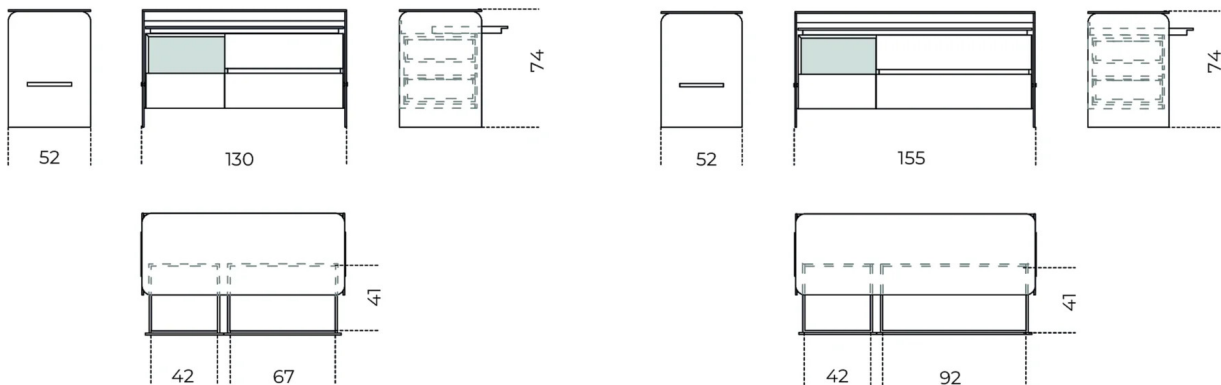

Holly Comò

Pinuccio Borghonovo
2020

Chest of drawers with two big drawers, one small drawer, open module and pull-out tray with velvet pad available as per samples. Drawers with total extraction runners. Structure and pull-out tray in either black open pore stained ash or grey smoke open pore stained ash. 10mm smoked "grigio Italia" or extralight glass top and sides. Metal parts in brushed black anodized aluminium. Grey wooden accessories tray with velvet bottom to be placed inside the drawers on request. Velvet finishes as per samples.

Cm (L x P x H)

130 x 52 x 74

155 x 52 x 74

41 x 15 x 5

Inches (L x P x H)

51¼ x 20½ x 29¼

61¼ x 20½ x 29¼

16¼ x 6 x 2